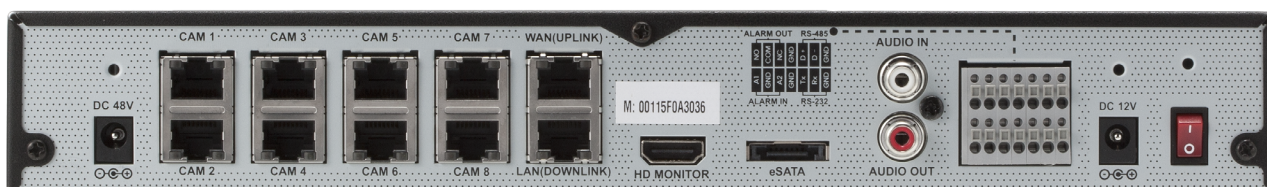

Networkrecorder NR4/8HL

Harddisks

Order number	Product description
ZRS-HDD500	500GB S-ATA HDD
ZRS-HDD1000	1000GB S-ATA HDD
ZRS-HDD2000	2000GB S-ATA HDD

Connection diagramm example

NR8HL Rearview

NR4HL Rearview

CBC (Europe) GmbH
Hansaallee 191
D-40549 Düsseldorf
T: +49-(0)211 53 06 70
F: +49-(0)211 53 06 71 80
info@cbc-de.com
www.cbc-de.com

CBC (Poland) Sp.z.o.o
Oddzial w Warszawie
Ul. Krasynskiego 41A
PL-01-755 Warsaw
T: +48-(0)22 6 33 90 90
F: +48-(0)22 6 33 90 60
info@cbcpoland.pl
www.cbcpoland.pl

CBC Russia Moscow Rep. office
Office 503B World Trade Center
12 Krasnopresnenskaya nab.
RU-11123610 Moscow
T: +7-495 258 2161
F: +7-495 258 2160
info@cbc.ru
www.cbc.ru

CBC (Europe) Ltd. Ufficio di Milano
Via E. Majorana, 2
I-20834 Nova Milanese (MB)
T: +39-0362 36 50 79
F: +39-0362 4 00 12
info@cbceurope.it
www.cbceurope.it

CBC CORPORATION (INDIA), PRIVATE LTD
2F B Wing, Marwah Centre
Krishanlal Marwah Marg
Andheri East, Mumbai 400 072, India
T: +91 22 2857 9798
F: +91 22 6649 1708
enquiry@cbcindia.jp

CBC (Europe) Ltd.
7/8 Garrick Industrial Centre
Irving Way
UK-NW9 6AQ London
T: +44-(0)20 87 32 33 10
F: +44-(0)20 82 02 33 87
info@cbcuk.com
www.cbceurope.com