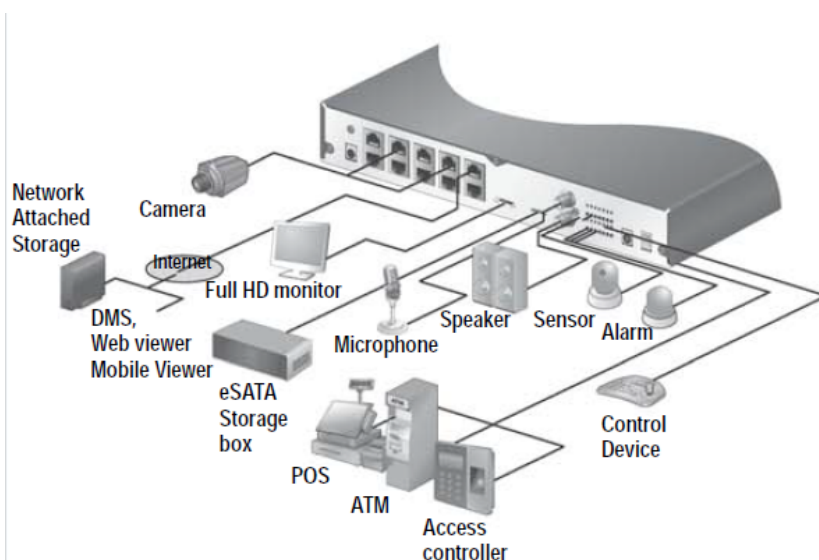

Networkrecorder NR4/8HL

Harddisks

Order number	Product description
ZRS-HDD500	500GB S-ATA HDD
ZRS-HDD1000	1000GB S-ATA HDD
ZRS-HDD2000	2000GB S-ATA HDD

Connection diagramm example

NR8HL Rearview