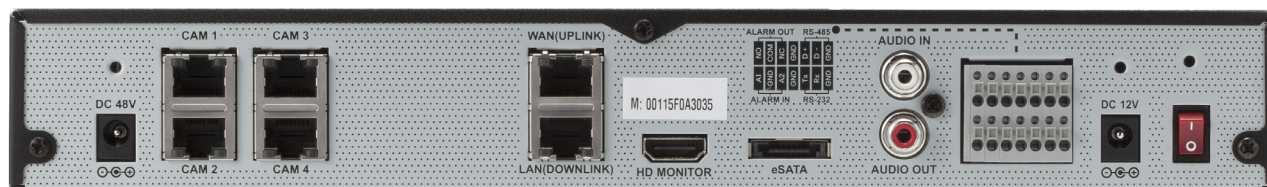

NR4HL Rearview

CBC (Europe) GmbH
Hansaallee 191
D-40549 Düsseldorf
T: +49-(0)211 53 06 70
F: +49-(0)211 53 06 71 80
info@cbc-de.com
www.cbc-de.com

CBC (Poland) Sp.z.o.o
Oddzial w Warszawie
Ul. Krasynskiego 41A
PL-01-755 Warsaw
T: +48-(0)22 6 33 90 90
F: +48-(0)22 6 33 90 60
info@cbcpoland.pl
www.cbcpoland.pl

CBC Russia Moscow Rep. office
Office 503B World Trade Center
12 Krasnopresnenskaya nab.
RU-11123610 Moscow
T: +7-495 258 2161
F: +7-495 258 2160
info@cbc.ru
www.cbc.ru

CBC (Europe) Ltd. Ufficio di Milano
Via E. Majorana, 2
I-20834 Nova Milanese (MB)
T: +39-0362 36 50 79
F: +39-0362 4 00 12
info@cbceurope.it
www.cbceurope.it

CBC CORPORATION (INDIA), PRIVATE LTD
2F B Wing, Marwah Centre
Krishanlal Marwah Marg
Andheri East, Mumbai 400 072, India
T: +91 22 2857 9798
F: +91 22 6649 1708
enquiry@cbcindia.jp

CBC (Europe) Ltd.
7/8 Garrick Industrial Centre
Irving Way
UK-NW9 6AQ London
T: +44-(0)20 87 32 33 10
F: +44-(0)20 82 02 33 87
info@cbcuk.com
www.cbceurope.com